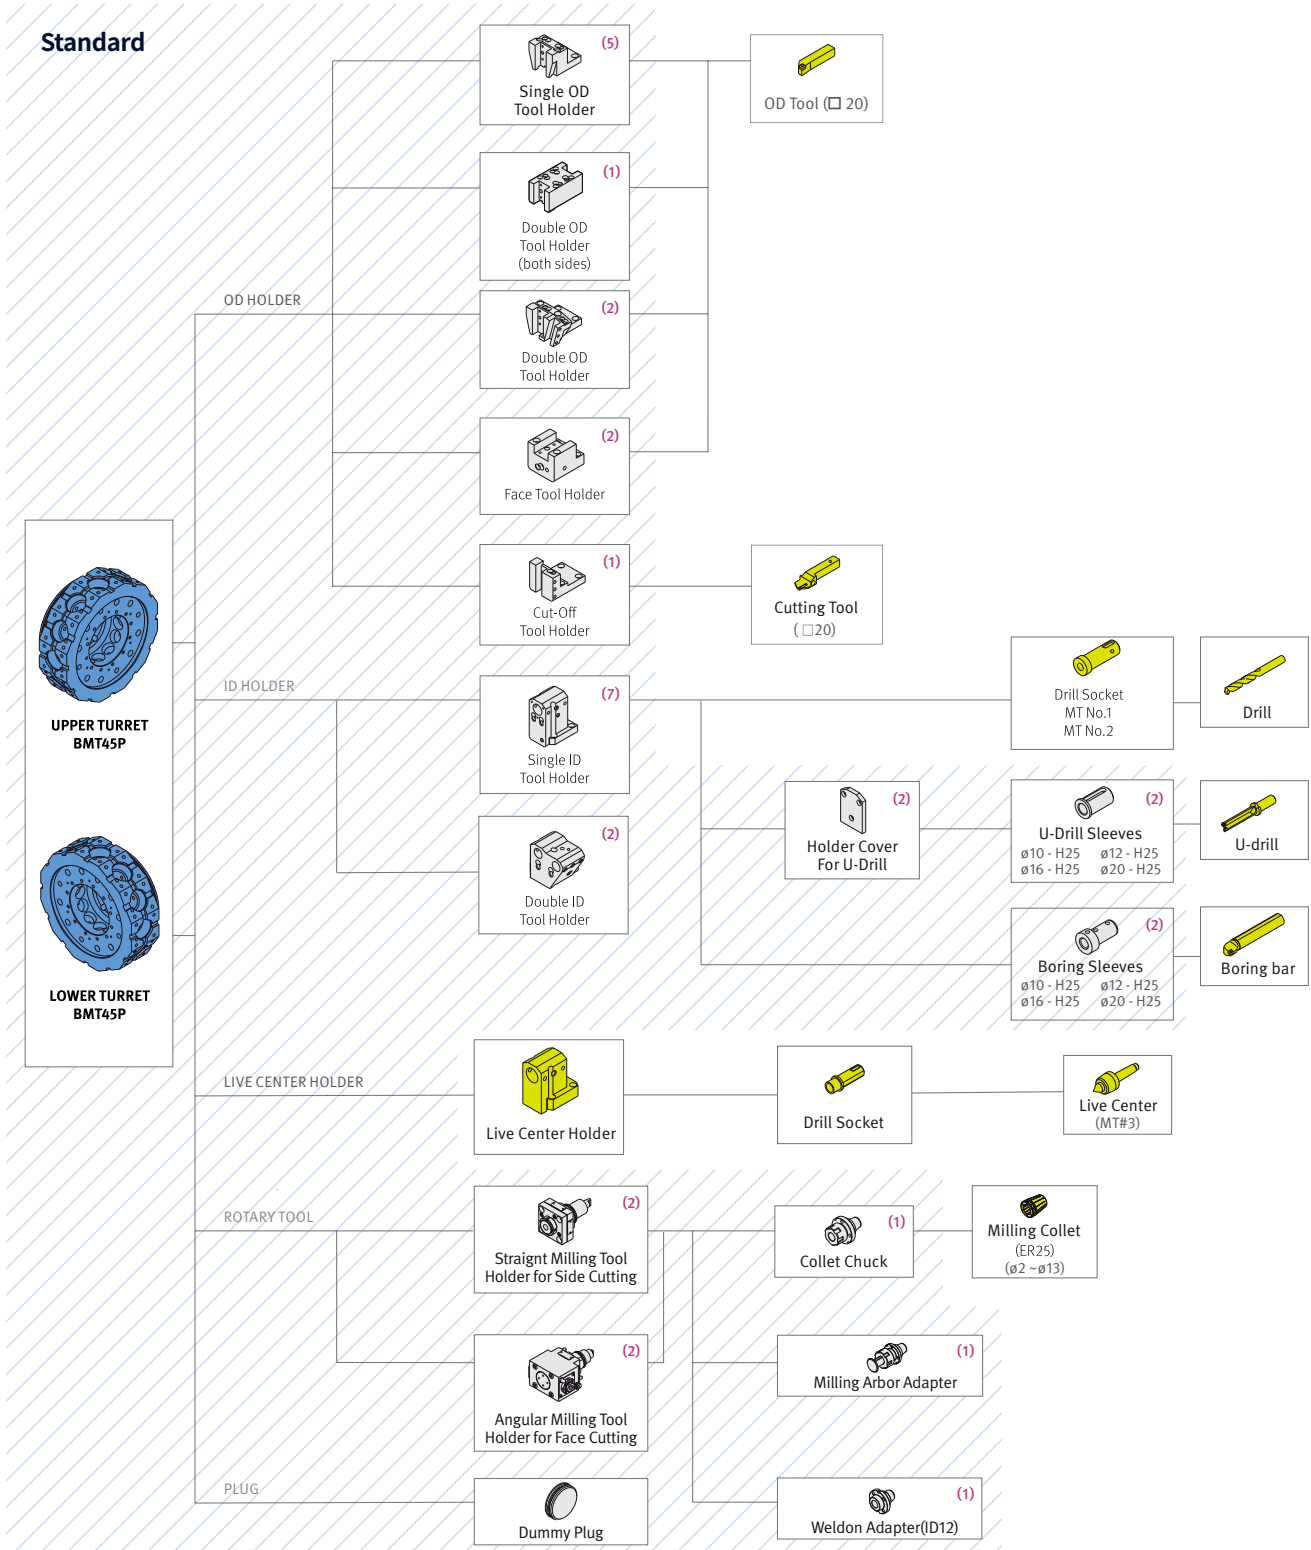

TOOLING SYSTEM

PUMA TT1300SY/SY

Units : mm (inch)

TOOLING SYSTEM

PUMA TT2100SY